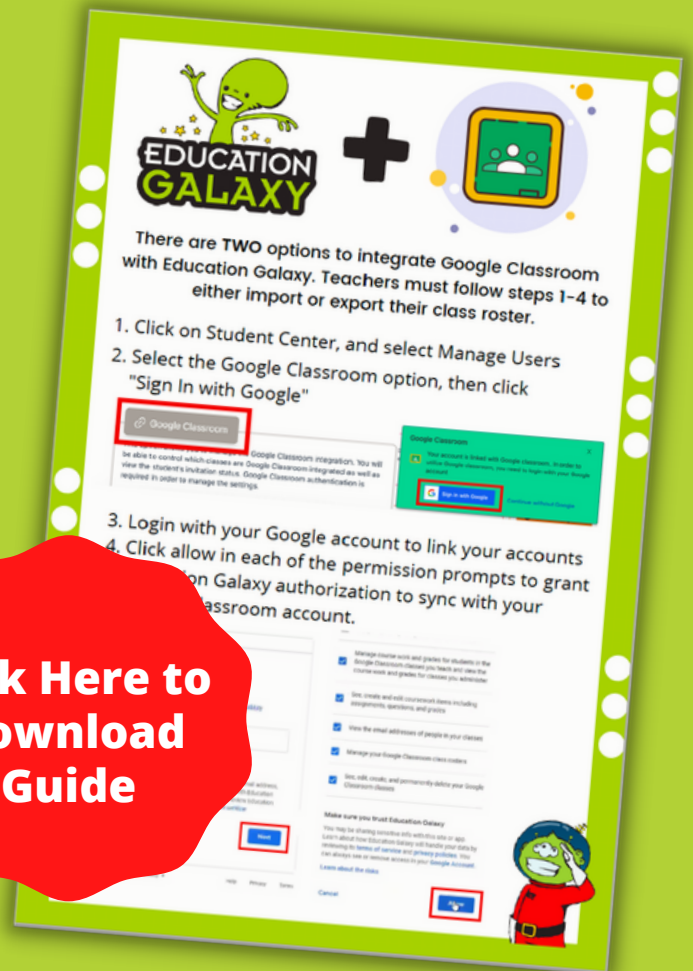

What's
New

EDUCATION
GALAXY

2021-2022

Integrations

Google Classroom

Teachers can link their class and Education Galaxy assignments seamlessly to their Google Classroom. Students will see their Education Galaxy assignments in their Google Classroom, and teachers will be sent their results directly.

Integrations

Canvas

Teachers are able to connect Education Galaxy to their Canvas classes as an assignment or module to support students with seamless access to their practice and assignments with Education Galaxy.